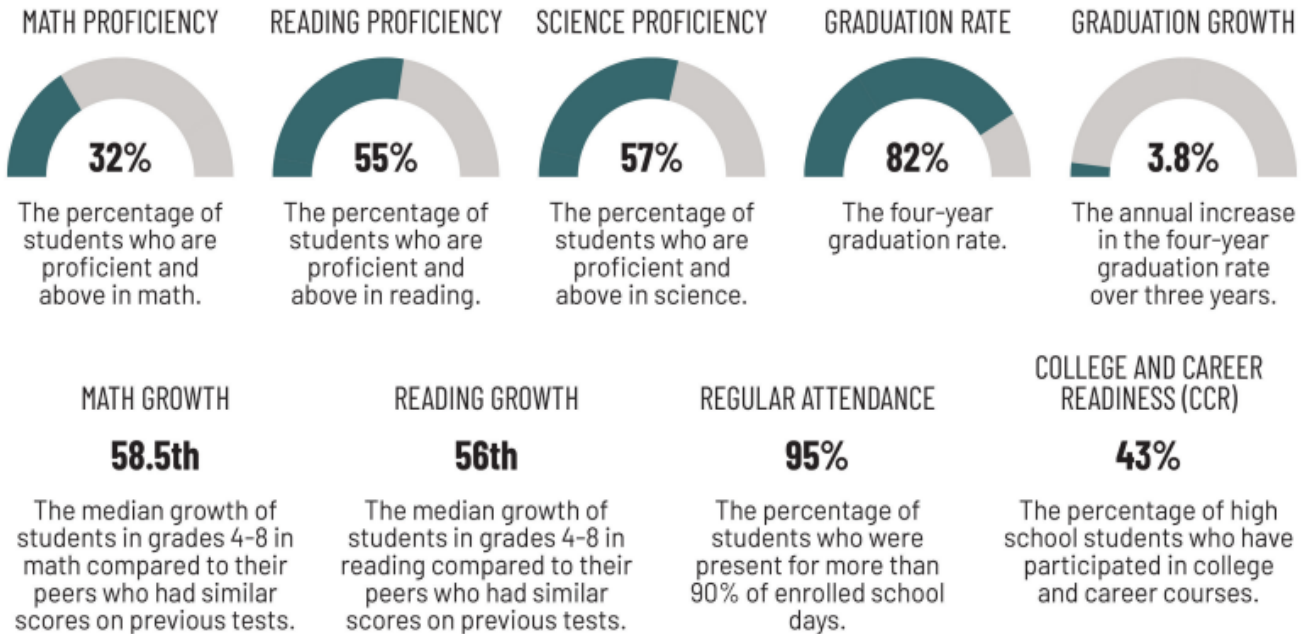

THE SCHOOL DISTRICT REPORT CARD FOR
Capitan Municipal Schools

For more details on these metrics, please visit nmvistas.org

GLOSSARY

- Spotlight:** Highest recognition; schools among the top 25% of schools
- Traditional:** Good standing; not in designation
- TSI:** Schools with consistently underperforming student groups
- ATSI:** Schools in need of support with one or more of the lowest performing groups of students
- CSI:** Schools scoring in the bottom 5% of Title I schools overall or that have a graduation rate below 67%
- MRI:** Schools not exiting CSI Status after 3 years receiving support
- Masked:** Data not available due to masking
- N/A:** Data not applicable to this school or is otherwise unavailable