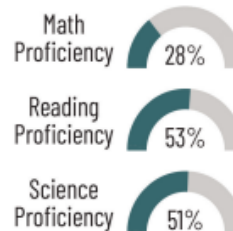

GRADUATION RATE
82%

GRADUATION GROWTH
3.8%

SPOTLIGHT

Capitan Middle 6TH - 8TH

MATH GROWTH
61st

READING GROWTH
58.5th

ATTENDANCE
≥ 95%

SPOTLIGHT