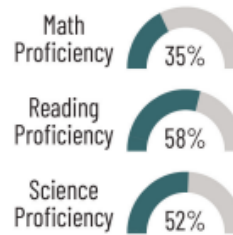

Capitan Elementary PRE-K - 5TH

MATH GROWTH
56.5th

READING GROWTH
51st

ATTENDANCE
90%