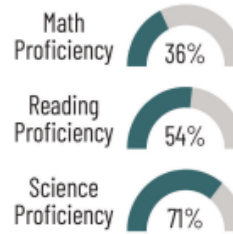

Capitan High 9TH - 12TH

ATTENDANCE
≥ 98%

CCR
43%

GRADUATION RATE
82%

GRADUATION GROWTH
3.8%